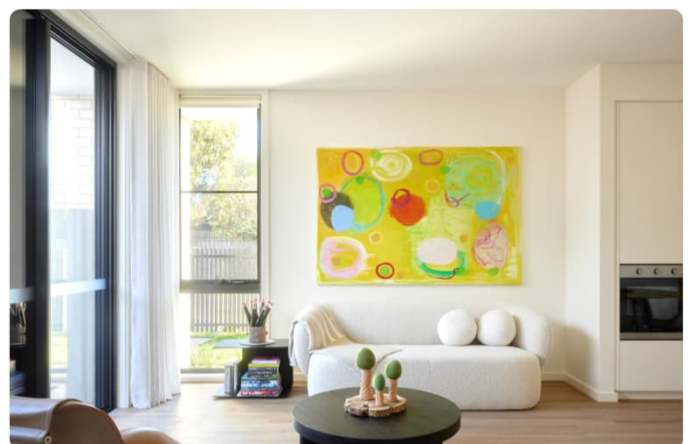

Private courtyard

Specialist Disability Accommodation

Three superbly located villas in Skye which are just a stone's throw from Carrum Downs Plaza and The Pines Flora & Fauna Reserve.

Each villa features its own OOA (or additional spare bedroom) and private courtyard.

Registrations of Interest are now open.

Large open living with private courtyard access

Generously sized ensuite with built in storage

Spacious and accessible kitchen

speck

1270 High Street
Armadale VIC 3143